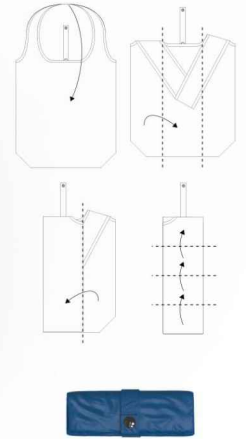

Nifty

Our Nifty model is a fantastic foldable bag that can be Photo Printed with your logo and more. Despite its compact size, the Nifty can carry a whopping 12 litres of capacity with a max carrying weight of 4kgs. The Nifty is an extremely popular model that can be used for all occasions including shopping trips, around town or out to the beach. Get in touch today regarding our latest prices and samples.

Colors	
Lead Time	12 working days
Branding	
Branding Area	<p>Photo Printing</p> <p>Area Front: 280mm X 300mm (11.02X11.81 inches)</p> <p>Area Back: 280mm X 300mm (11.02X11.81 inches)</p>
Dimensions and Weight	<p>Length: 420mm (16.54 inches)</p> <p>Width: 390mm (15.35 inches)</p> <p>Depth: 120mm (4.72 inches)</p> <p>Weight: 50 grams (1.76 ounces)</p>