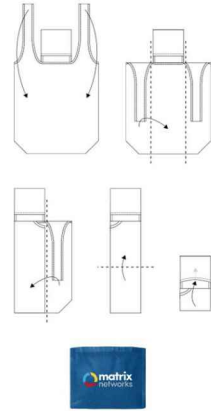

# Nifty

-  80GSM
-  10.6 inch handle length
-  9 lbs carrying capacity
-  3 gal volume capacity

Our Nifty model is a fantastic foldable bag that can be Photo Printed with your logo and more. Despite its compact size, the Nifty can carry a whopping 12 litres of capacity with a max carrying weight of 4kgs. The Nifty is an extremely popular model that can be used for all occasions including shopping trips, around town or out to the beach. Get in touch today regarding our latest prices and samples.

<b>Colors</b>	
<b>Lead Time</b>	7 working days
<b>Branding</b>	
<b>Branding Area</b>	<p><b>Photo Printing</b></p> <p>Area Front: 280mm X 300mm (11.02X11.81 inches) Area Back: 280mm X 300mm (11.02X11.81 inches) Area Top: 100mm X 100mm (3.94X3.94 inches)</p> 
<b>Dimensions and Weight</b>	<p>Length: 420mm (16.54 inches) Width: 390mm (15.35 inches) Depth: 120mm (4.72 inches) Weight: 50.00 grams (1.76 ounces)</p>
<b>Material</b>	<p>Polyester 100% 80GSM</p>