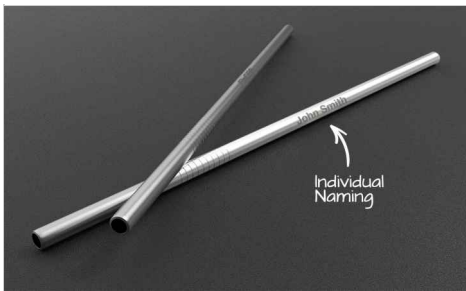

Straight

The Straight reusable metal straw has a dedicated branding area that can be Laser Engraved with your logo in super-precise detail. Each straw is attached to a cardboard backing for easy distribution at your next Conference or Event, and it also comes with a handy straw cleaner too.

Straight

Colors

Lead Time

6 working days

Branding

Branding Area

Laser Engraving

Area Side: 85mm X 4.5mm (3.35X0.18 inches)

Dimensions and Weight

Length: 214mm (8.43 inches)

Diameter: 6mm (0.24 inches)

Weight: 11.60 grams (0.41 ounces)