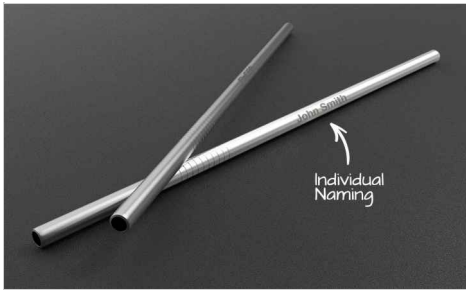

# Straight

The Straight reusable metal straw has a dedicated branding area that can be Laser Engraved with your logo in super-precise detail. Each straw is attached to a cardboard backing for easy distribution at your next Conference or Event, and it also comes with a handy straw cleaner too.

# Straight

Colors

Lead Time

6 working days

Branding

Branding Area

**Laser Engraving**

Area Side: 85mm X 4.5mm (3.35X0.18 inches)

Dimensions and Weight

Length: 214mm (8.43 inches)

Diameter: 6mm (0.24 inches)

Weight: 11.6 grams (0.41 ounces)