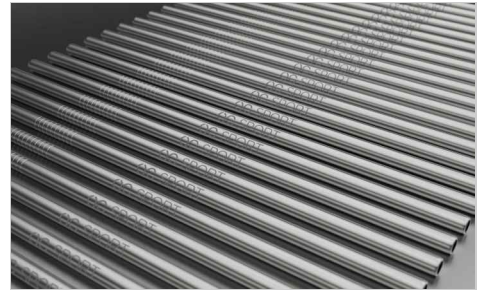

# Straight

The Straight reusable metal straw has a dedicated branding area that can be Laser Engraved with your logo in super-precise detail. Each straw is attached to a cardboard backing for easy distribution at your next Conference or Event, and it also comes with a handy straw cleaner too.

# Straight

Colors

Lead Time

6 working days

Branding

Branding Area

**Laser Engraving**

Area Side: 85mm X 4.5mm (3.35X0.18 inches)

Dimensions and Weight

Length: 214mm (8.43 inches)

Diameter: 6mm (0.24 inches)

Weight: 11.6 grams (0.41 ounces)