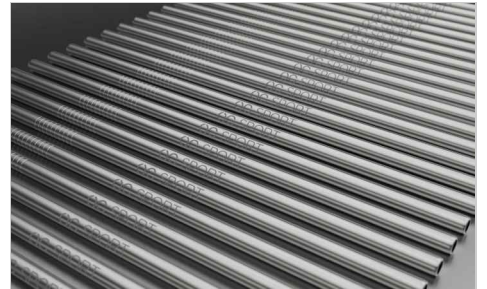

Straight

The Straight reusable metal straw has a dedicated branding area that can be Laser Engraved with your logo in super-precise detail. Each straw is attached to a cardboard backing for easy distribution at your next Conference or Event, and it also comes with a handy straw cleaner too.

Straight

Colors	
Lead Time	6 working days
Branding	<div><div><p>LASER ENGRAVING</p></div><div><p>INDIVIDUAL NAMING</p></div></div>
Branding Area	<p>Laser Engraving</p> <p>Area Side: 85mm X 4.5mm (3.35X0.18 inches)</p> 
Dimensions and Weight	<p>Length: 214mm (8.43 inches)</p> <p>Diameter: 6mm (0.24 inches)</p> <p>Weight: 11.6 grams (0.41 ounces)</p>