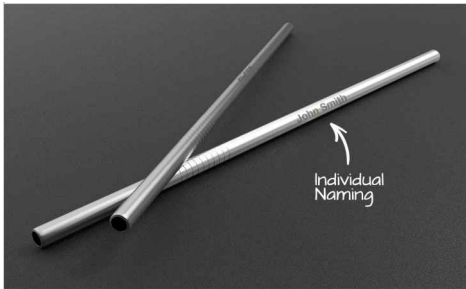

Straight

The Straight reusable metal straw has a dedicated branding area that can be Laser Engraved with your logo in super-precise detail. Each straw is attached to a cardboard backing for easy distribution at your next Conference or Event, and it also comes with a handy straw cleaner too.

Straight

Colors	
Lead Time	6 working days
Branding	<div><div><p>LASER ENGRAVING</p></div><div><p>INDIVIDUAL NAMING</p></div></div>
Branding Area	<p>Laser Engraving</p> <p>Area Side: 85mm X 4.5mm (3.35X0.18 inches)</p> 
Dimensions and Weight	<p>Length: 214mm (8.43 inches)</p> <p>Diameter: 6mm (0.24 inches)</p> <p>Weight: 11.6 grams (0.41 ounces)</p>