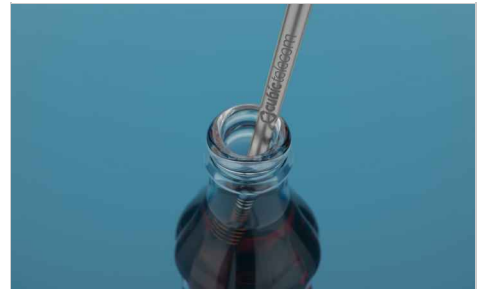

Straight

The Straight reusable metal straw has a dedicated branding area that can be Laser Engraved with your logo in super-precise detail. Each straw is attached to a cardboard backing for easy distribution at your next Conference or Event, and it also comes with a handy straw cleaner too.

Straight

Colors	
Lead Time	6 working days
Branding	<div><div><p>LASER ENGRAVING</p></div><div><p>INDIVIDUAL NAMING</p></div></div>
Branding Area	<p>Laser Engraving</p> <p>Area Side: 85mm X 4.5mm (3.35X0.18 inches)</p> 
Dimensions and Weight	<p>Length: 214mm (8.43 inches)</p> <p>Diameter: 6mm (0.24 inches)</p> <p>Weight: 11.6 grams (0.41 ounces)</p>