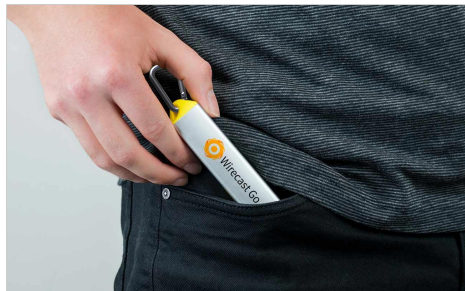

Element

Individual Naming

The Element Power Bank is a sleek and stylish Power Bank that will become a useful companion for your Customers' smartphone or tablet. The outer-shell is made from aluminium which can have your logo either Screen Printed or Laser Engraved. The Element also features a useful LED torch.

Element

Capacities	2200mAh, 2600mAh, 3000mAh, 3350mAh						
Colors							
Lead Time	7 working days						
Branding	<div style="display: flex; justify-content: space-around;"><div style="text-align: center;"><p>SCREEN PRINTING 1 - 4 COLORS</p></div><div style="text-align: center;"><p>LASER ENGRAVING</p></div><div style="text-align: center;"><p>INDIVIDUAL NAMING</p></div></div>						
Branding Area	<table><thead><tr><th>Screen Printing</th><th>Laser Engraving</th></tr></thead><tbody><tr><td>Area Front: 80mm X 13mm (3.15X0.51 inches)</td><td>Area Front: 75mm X 13mm (2.95X0.51 inches)</td></tr><tr><td>Area Back: 80mm X 13mm (3.15X0.51 inches)</td><td>Area Back: 75mm X 13mm (2.95X0.51 inches)</td></tr></tbody></table> 	Screen Printing	Laser Engraving	Area Front: 80mm X 13mm (3.15X0.51 inches)	Area Front: 75mm X 13mm (2.95X0.51 inches)	Area Back: 80mm X 13mm (3.15X0.51 inches)	Area Back: 75mm X 13mm (2.95X0.51 inches)
Screen Printing	Laser Engraving						
Area Front: 80mm X 13mm (3.15X0.51 inches)	Area Front: 75mm X 13mm (2.95X0.51 inches)						
Area Back: 80mm X 13mm (3.15X0.51 inches)	Area Back: 75mm X 13mm (2.95X0.51 inches)						
Dimensions and Weight	Length: 104mm (4.09 inches) Width: 23mm (0.91 inches) Height: 23mm (0.91 inches) Weight: 79 grams (2.79 ounces)						
Tech Specs	Input: 5V/1A, Output: 5V/1A Battery Type: Lithium-ion Full Charge Time: 3-4 Hours						