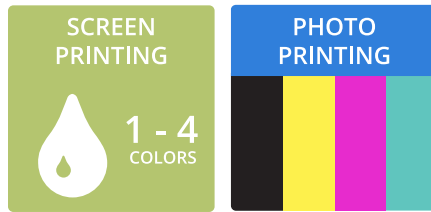

Core

Promote your organization in vibrant color with the Core Power Bank. The outer-shell has a rubberized texture and can have your logo or brand message Screen Printed on 2 sides. The outer-shell can also be Pantone® Color Matched to ensure it's identical to your Brand Guidelines. The Core also features a handy LED torch. The outer shell is made from GRS Certified recycled plastic.

Colors

Lead Time

7 working days

Branding

Branding Area

Screen Printing

Area Front: 80mm X 12mm (3.15X0.47 inches)

Area Back: 80mm X 12mm (3.15X0.47 inches)

Photo Printing

Area Front: 80mm X 12mm (3.15X0.47 inches)

Area Back: 80mm X 12mm (3.15X0.47 inches)

Dimensions and Weight

Length: 104mm (4.09 inches)
Width: 25mm (0.98 inches)
Height: 25mm (0.98 inches)
Weight: 72 grams (2.54 ounces)