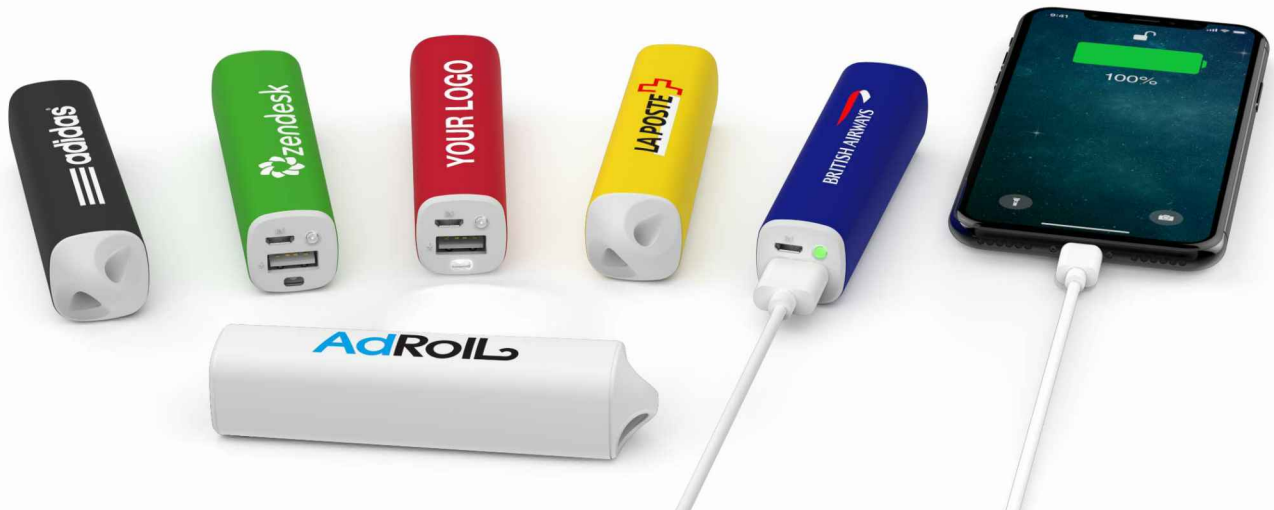

Core

Promote your organization in vibrant color with the Core Power Bank. The outer-shell has a rubberized texture and can have your logo or brand message Screen Printed on 2 sides. The outer-shell can also be Pantone® Color Matched to ensure it's identical to your Brand Guidelines. The Core also features a handy LED torch.

Capacities	2200mAh, 2600mAh, 3000mAh, 3350mAh
Colors	
Lead Time	7 working days
Branding	
Branding Area	<p>Screen Printing</p> <p>Area Front: 80mm X 12mm (3.15X0.47 inches)</p> <p>Area Back: 80mm X 12mm (3.15X0.47 inches)</p>
Dimensions and Weight	<p>Length: 104mm (4.09 inches)</p> <p>Width: 25mm (0.98 inches)</p> <p>Height: 25mm (0.98 inches)</p> <p>Weight: 72 grams (2.54 Ounces)</p>