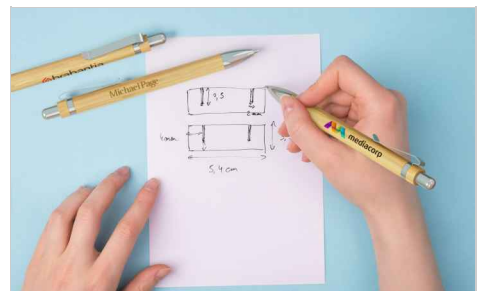

Essence

The Essence is a beautifully crafted ballpoint pen that features a bamboo exterior ready to be Photo Printed or Laser Engraved with your logo. The ballpoint reveals and retracts via the rounded click button at the top of the pen, and the stylish silver clip ensures the Essence goes wherever you go. A fantastic promotional product that'll be used daily.

Colors					
Lead Time	8 working days				
Branding	<div style="display: flex; justify-content: space-around;"><div style="text-align: center;"><p>PHOTO PRINTING</p></div><div style="text-align: center;"><p>LASER ENGRAVING</p></div><div style="text-align: center;"><p>INDIVIDUAL NAMING</p></div></div>				
Branding Area	<table><thead><tr><th>Photo Printing</th><th>Laser Engraving</th></tr></thead><tbody><tr><td>Area Front: 70mm X 7.5mm (2.76X0.3 inches) Area Back: 70mm X 7.5mm (2.76X0.3 inches)</td><td>Area Front: 70mm X 5mm (2.76X0.2 inches) Area Back: 70mm X 5mm (2.76X0.2 inches)</td></tr></tbody></table> 	Photo Printing	Laser Engraving	Area Front: 70mm X 7.5mm (2.76X0.3 inches) Area Back: 70mm X 7.5mm (2.76X0.3 inches)	Area Front: 70mm X 5mm (2.76X0.2 inches) Area Back: 70mm X 5mm (2.76X0.2 inches)
Photo Printing	Laser Engraving				
Area Front: 70mm X 7.5mm (2.76X0.3 inches) Area Back: 70mm X 7.5mm (2.76X0.3 inches)	Area Front: 70mm X 5mm (2.76X0.2 inches) Area Back: 70mm X 5mm (2.76X0.2 inches)				
Dimensions and Weight	Length: 138mm (5.43 inches) Diameter: 11mm (0.43 inches) Weight: 9 grams (0.32 ounces)				