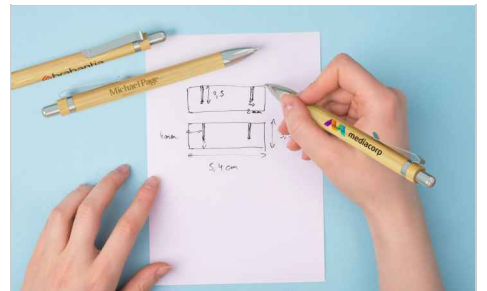

Essence

The Essence is a beautifully crafted ballpoint pen that features a bamboo exterior ready to be Photo Printed or Laser Engraved with your logo. The ballpoint reveals and retracts via the rounded click button at the top of the pen, and the stylish silver clip ensures the Essence goes wherever you go. A fantastic promotional product that'll be used daily.

Colors							
Lead Time	8 working days						
Branding	  						
Branding Area	<table><thead><tr><th>Photo Printing</th><th>Laser Engraving</th></tr></thead><tbody><tr><td>Area Front: 70mm X 7.5mm (2.76X0.3 inches)</td><td>Area Front: 70mm X 5mm (2.76X0.2 inches)</td></tr><tr><td>Area Back: 70mm X 7.5mm (2.76X0.3 inches)</td><td>Area Back: 70mm X 5mm (2.76X0.2 inches)</td></tr></tbody></table> 	Photo Printing	Laser Engraving	Area Front: 70mm X 7.5mm (2.76X0.3 inches)	Area Front: 70mm X 5mm (2.76X0.2 inches)	Area Back: 70mm X 7.5mm (2.76X0.3 inches)	Area Back: 70mm X 5mm (2.76X0.2 inches)
Photo Printing	Laser Engraving						
Area Front: 70mm X 7.5mm (2.76X0.3 inches)	Area Front: 70mm X 5mm (2.76X0.2 inches)						
Area Back: 70mm X 7.5mm (2.76X0.3 inches)	Area Back: 70mm X 5mm (2.76X0.2 inches)						
Dimensions and Weight	Length: 138mm (5.43 inches) Diameter: 11mm (0.43 inches) Weight: 9 grams (0.32 ounces)						