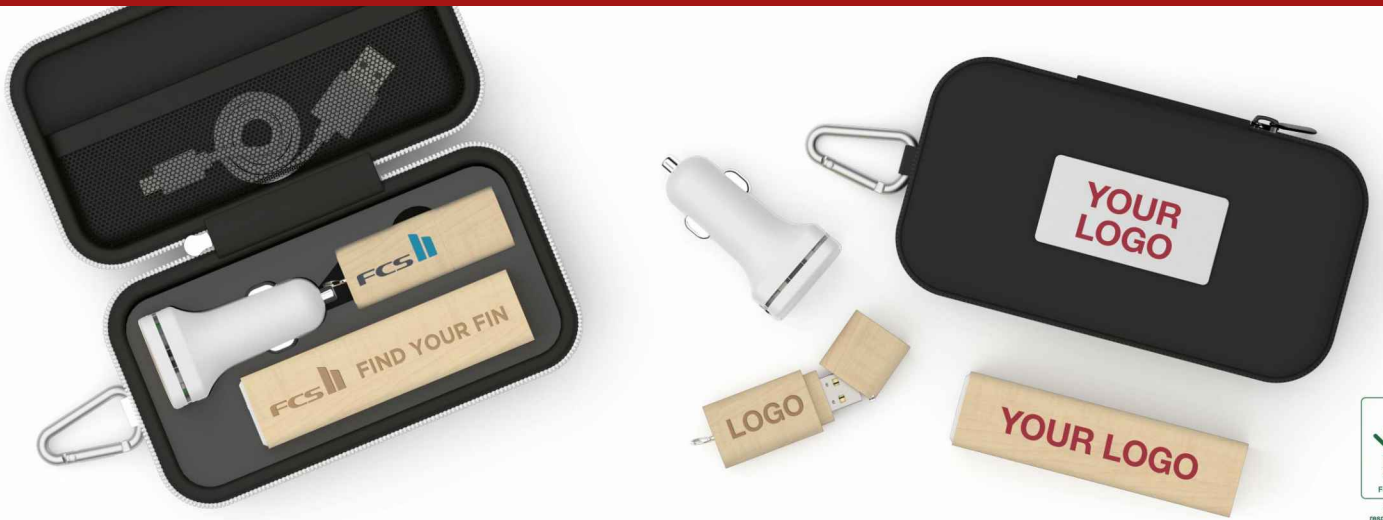

Maple M

Combine 3 products in a handy Travel Gift Set: Nature USB Flash Drive, Maple Power Bank, Zip USB Car Charger. These carefully curated products can be branded with your logo, website address, slogan and more. The top of the Gift Case can also be Laser Engraved or Screen Printed in up to 4 colors. Any product color combinations are allowed.

Maple M

Gift Case Colours

Lead Time

9 working days

Branding

Branding Area

All Branding Methods

Area Front: 55mm X 25mm (2.17X0.98 inches)

Dimensions and Weight

Length: 147mm (5.79 inches)

Width: 81mm (3.19 inches)

Height: 34mm (1.34 inches)

Tech Specs

{TECHSPECS}