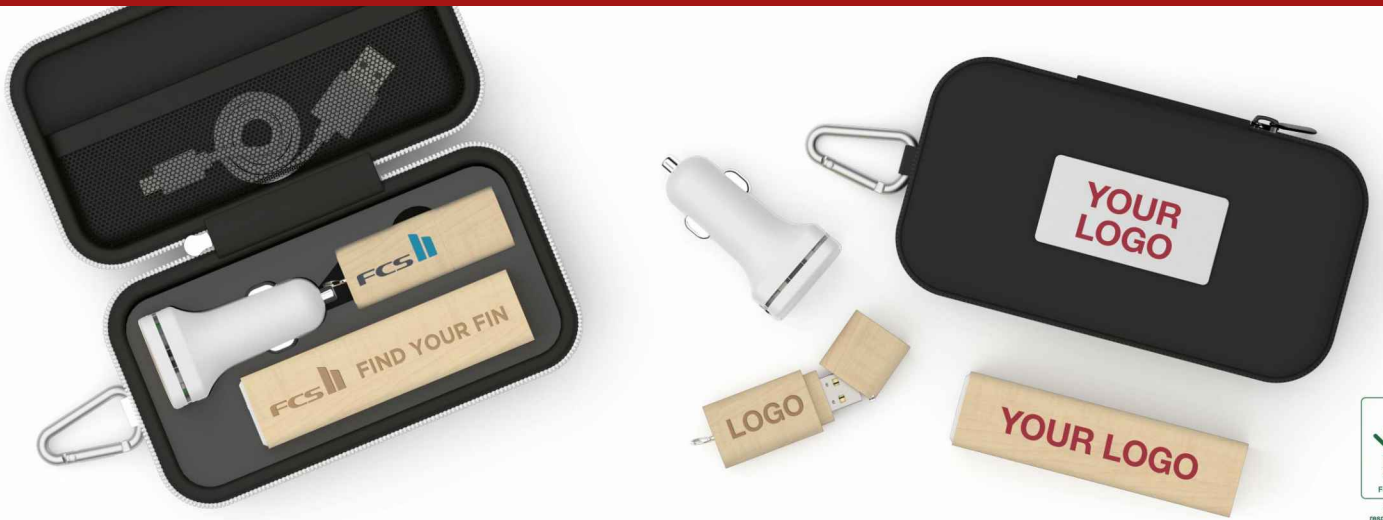

Maple M

Combine 3 products in a handy Travel Merch Pack: Nature USB Flash Drive, Maple Power Bank, Zip USB Car Charger. These carefully curated products can be branded with your logo, website address, slogan and more. The top of the Gift Case can also be Laser Engraved or Screen Printed in up to 4 colors. Any product color combinations are allowed.

Maple M

Gift Case Colours	<input checked="" type="radio"/> <input type="radio"/>
Lead Time	9 working days
Branding	<div style="display: flex; justify-content: space-around;"><div style="background-color: #76923c; color: white; padding: 10px; text-align: center;"><p>SCREEN PRINTING</p><p>1 - 4 COLORS</p></div><div style="background-color: #2e75b6; color: white; padding: 10px; text-align: center;"><p>LASER ENGRAVING</p></div><div style="background-color: #666666; color: white; padding: 10px; text-align: center;"><p>INDIVIDUAL NAMING</p></div></div>
Branding Area	<p>All Branding Methods</p> <p>Area Front: 55mm X 25mm (2.17X0.98 inches)</p> 
Dimensions and Weight	Length: 147mm (5.79 inches) Width: 81mm (3.19 inches) Height: 34mm (1.34 inches)
Tech Specs	{TECHSPECS}