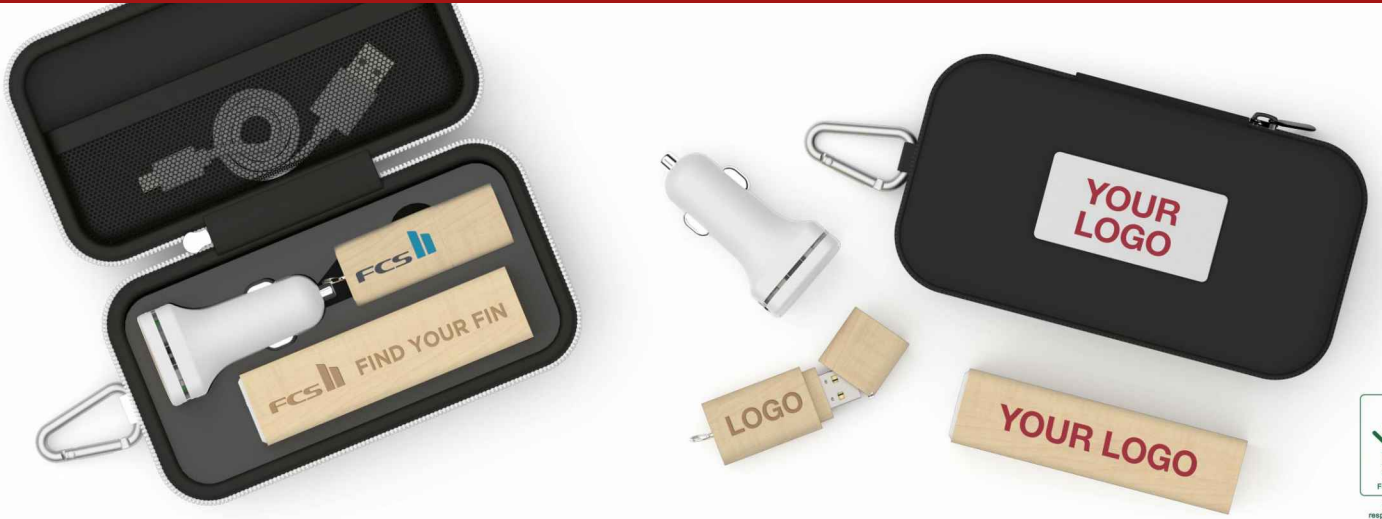

Maple M

Combine 3 products in a handy Travel Gift Set: Nature USB Flash Drive, Maple Power Bank, Zip USB Car Charger. These carefully curated products can be branded with your logo, website address, slogan and more. The top of the Gift Case can also be Laser Engraved or Screen Printed in up to 4 colors. Any product color combinations are allowed.

Maple M

Gift Case Colours

Lead Time

9 working days

Branding

INDIVIDUAL NAMING

All Branding Methods

Area Front: 55mm X 25mm (2.17X0.98 inches)

Branding Area

Dimensions and Weight

Length: 147mm (5.79 inches)

Width: 81mm (3.19 inches)

Height: 34mm (1.34 inches)

Tech Specs

{TECHSPECS}