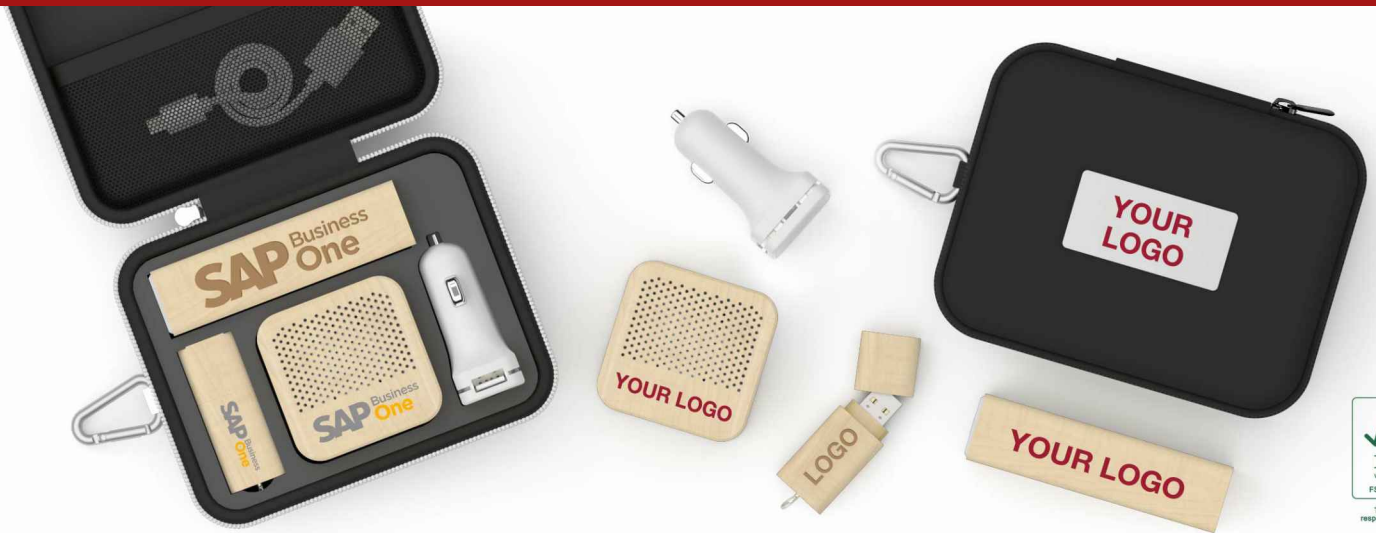

Maple L

Combine 4 products in a handy Travel Gift Set: Nature USB Flash Drive, Maple Power Bank, Zip USB Car Charger, Seed Bluetooth® Speaker . These carefully curated products can be branded with your logo, website address, slogan and more. The top of the Gift Case can also be Laser Engraved or Screen Printed in up to 4 colors. Any product color combinations are allowed.

Gift Case Colours	● ●
Lead Time	9 working days
Branding	<div style="display: flex; justify-content: space-around;"> <div style="background-color: #76b82a; color: white; padding: 5px; text-align: center;"> SCREEN PRINTING 1-4 COLORS </div> <div style="background-color: #2980b9; color: white; padding: 5px; text-align: center;"> LASER ENGRAVING ⚡ </div> </div>
Branding Area	<p style="text-align: center;">All Branding Methods</p> <p style="text-align: center;">Area Front: 55mm X 25mm (2.17X0.98 inches)</p> 
Dimensions and Weight	<p>Length: 138mm (5.43 inches)</p> <p>Width: 112mm (4.41 inches)</p> <p>Height: 46mm (1.81 inches)</p>