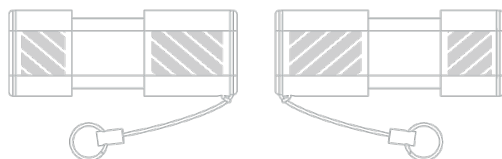

Shift

Our Shift Flash Drive features a standard USB connector at one end and a USB-C connector at the other end, which is compatible with many of the latest computers, laptops, smartphones and more. The practical sliding mechanism can reveal and hide both USB connectors as you wish. The Shift also comes with a handy tethered cable that can easily attach to a set of keys or lanyard. We can Screen Print or Laser Engrave your logo onto the dedicated branding area. Get in touch today regarding our latest prices and delivery options.

Capacities

USB2.0
16GB, 32GB, 64GB, 128GB

USB3.0
16GB, 32GB, 64GB, 128GB

Colors

Lead Time

6 working days

Branding

Branding Area

Screen Printing

Area Front: 18mm X 11mm (0.71X0.43 inches)

Area Back: 11mm X 11mm (0.43X0.43 inches)

Laser Engraving

Area Front: 20mm X 10mm (0.79X0.39 inches)

Area Back: 12mm X 10mm (0.47X0.39 inches)

Dimensions and Weight