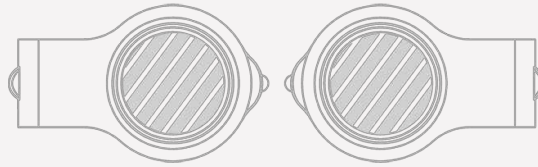

Light

Brighten your next promotional project with our exclusive Light gadget flash drive design. Gently squeezing its two brandable faces together activates the shiny integrated LED torch so your customers can use it as a handy keychain flashlight.

Light

Colors

Lead Time

5 working days

Branding

Branding Area

Photo Printing

Area Front: 20.4mm X 20.4mm (0.8X0.8 inches)

Area Back: 20.4mm X 20.4mm (0.8X0.8 inches)

Dimensions and Weight

Length: 45.3mm (1.78 inches)

Width: 28.4mm (1.12 inches)

Height: 9.7mm (0.38 inches)

Weight: 10.38 grams (0.37 ounces)