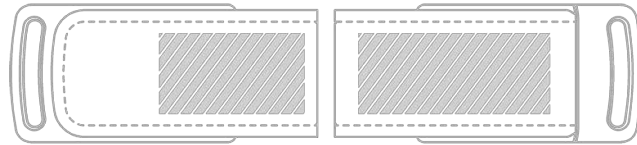

Executive

Capacities

USB2.0

2GB, 4GB, 8GB, 16GB, 32GB, 64GB, 128GB

USB3.0

16GB, 32GB, 64GB, 128GB, 256GB

Colors

Lead Time

6 working days

Branding

Branding Area

Screen Printing

Area Front: 38mm X 17mm (1.5X0.67 inches)

Area Back: 38mm X 17mm (1.5X0.67 inches)

Embossing

Area Front: 28mm X 17mm (1.1X0.67 inches)

Area Back: 38mm X 17mm (1.5X0.67 inches)

Dimensions and Weight

Length: 60mm (2.36 inches)

Width: 27mm (1.06 inches)

Height: 12.6mm (0.5 inches)

Weight: 29.28 grams (1.03 ounces)