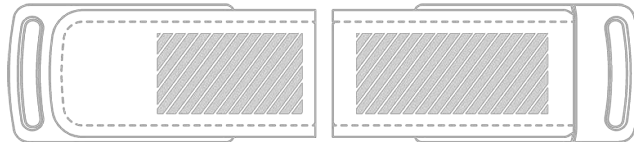

# Executive

**Capacities** 2GB, 4GB, 8GB, 16GB, 32GB, 64GB, 128GB

**Colors** 

**Lead Time** 6 working days

**Branding**

**Screen Printing**

Area Front: 38mm X 17mm (1.5X0.67 inches)

Area Back: 38mm X 17mm (1.5X0.67 inches)

**Embossing**

Area Front: 28mm X 17mm (1.1X0.67 inches)

Area Back: 38mm X 17mm (1.5X0.67 inches)

**Branding Area**

**Dimensions and Weight**

Length: 60mm (2.36 inches)

Width: 27mm (1.06 inches)

Height: 12.6mm (0.5 inches)