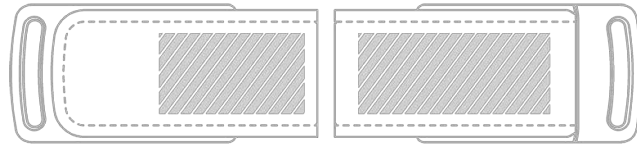

Executive

Capacities

USB2.0

2GB, 4GB, 8GB, 16GB, 32GB, 64GB, 128GB

USB3

16GB, 32GB, 64GB, 128GB, 256GB

Colors

Lead Time

6 working days

Branding

Branding Area

Screen Printing

Area Front: 38mm X 17mm (1.5X0.67 inches)

Area Back: 38mm X 17mm (1.5X0.67 inches)

Embossing

Area Front: 28mm X 17mm (1.1X0.67 inches)

Area Back: 38mm X 17mm (1.5X0.67 inches)

Dimensions and Weight

Length: 60mm (2.36 inches)

Width: 27mm (1.06 inches)

Height: 12.6mm (0.5 inches)

Weight: 29.28 grams (1.03 ounces)