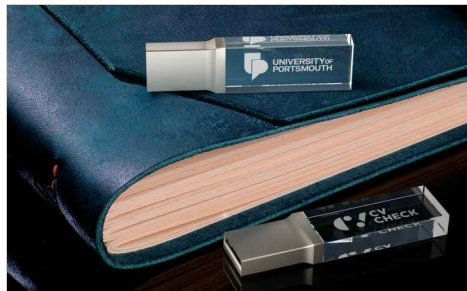

# Crystal

Our Crystal USB Flash Drive features a striking K9 glass shell, Laser Engraved 'inside the glass' with your logo in 2 dimensions. The K9-rated glass is known for its exceptional clarity and durability, which makes it ideal for daily usage. The edges and corners of the Flash Drive have been polished and smoothed to ensure easily handling.

<b>Capacities</b>	<i>USB2.0</i> 2GB, 4GB, 8GB, 16GB, 32GB, 64GB, 128GB
	<i>USB3.0</i> 16GB, 32GB, 64GB, 128GB, 256GB
<b>Colors</b>	<input type="radio"/>
<b>Lead Time</b>	7 working days
<b>Branding</b>	
	
<b>Branding Area</b>	<b>Laser Engraving</b> Area Side: 26mm X 9mm (1.02X0.35 inches)
	
<b>Dimensions and Weight</b>	Length: 53.2mm (2.09 inches) Width: 13.6mm (0.54 inches) Height: 6mm (0.24 inches) Weight: 9.5 grams (0.34 ounces)