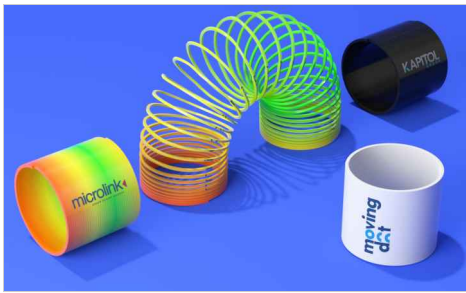

# Reel

The Reel spring toy is a popular and engaging way to showcase your brand in true style. Designed specifically for promotional purposes, the Reel features an enlarged area that we can brand with your logo, slogan and more. You can make it walk down stairs, wiggle in your hands and stretch it out and watch it spring back - a fantastic product for your next promotion, event or giveaway.

**Colors**

**Lead Time**

10 working days

**Branding**

**Branding Area**

**Photo Printing**

Area Front: 50mm X 25mm (1.97X0.98 inches)

**Dimensions and Weight**

Height: 65mm (2.56 inches)

Diameter: 74mm (2.91 inches)

Weight: 44 grams (1.55 ounces)