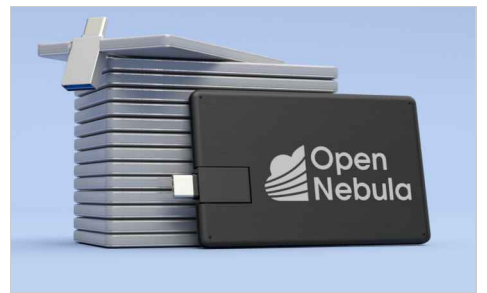

Ace

Our Ace USB Card is a fantastic custom flash drive that features dual USB connectors on one model - a Standard USB connector and a USB-C connector. You can seamlessly swivel the USB to use whichever connector you desire. Another popular feature is the large branding area on the front and back of the Ace USB Card. Perfect for displaying your logo, slogan, website address or any other information in true style.

Colors

Lead Time

6 working days

Branding

Branding Area

Screen Printing

Area Front: 78.5mm X 47mm (3.09X1.85 inches)

Area Back: 78.5mm X 47mm (3.09X1.85 inches)