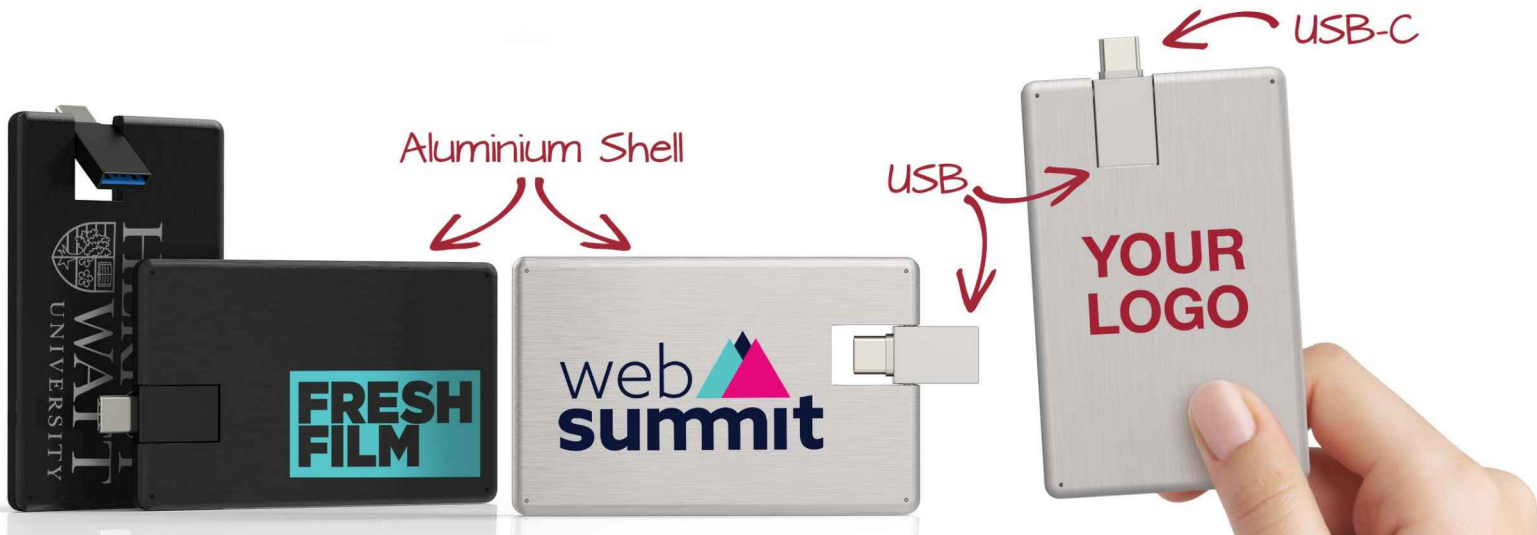

Ace

Our Ace USB Card is a fantastic custom flash drive that features dual USB connectors on one model - a Standard USB connector and a USB-C connector. You can seamlessly swivel the USB to use whichever connector you desire. Another popular feature is the large branding area on the front and back of the Ace USB Card. Perfect for displaying your logo, slogan, website address or any other information in true style.

Colors

Lead Time

6 working days

Branding

Branding Area

Screen Printing

Area Front: 78.5mm X 47mm (3.09X1.85 inches)

Area Back: 78.5mm X 47mm (3.09X1.85 inches)