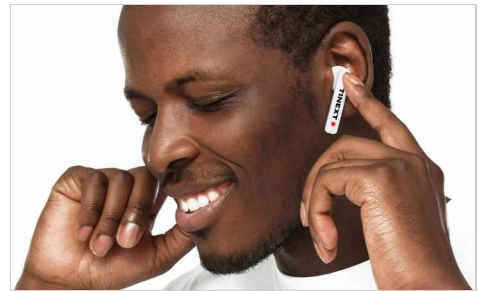

# Duet

The Duet Bluetooth® Earphones combine style and performance into one fantastic promotional product that'll be used for years to come. The earphones are packed with features including playback controls to play, pause and skip music. You can also answer and hang up phone calls right from the earphones. The Duet Earphones can be charged via the nifty USB-C charging case that comes included. We can Screen Print your logo onto both earpieces and the charging case lid. Get in touch today regarding prices and our express delivery times.